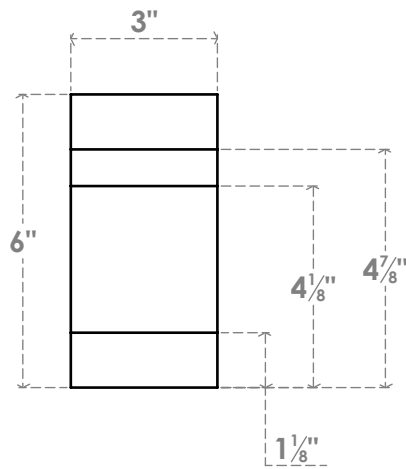

RFTP03X06X36NEB

3"W X 6"H X 36"L NEW BRIGHTON ARCHITECTURAL GRADE PVC RAFTER TAIL

SIDE PROFILE

FRONT PROFILE

ISOMETRIC

EKENA MILLWORK
 2300 WEST MAIN ST.
 CLARKSVILLE, TX 75426
 TOLL FREE: 866-607-0453
 WWW.EKENAMILLWORK.COM

NOTES

1. INSTALLATION TO BE COMPLETED IN ACCORDANCE WITH MANUFACTURER'S SPECIFICATIONS.
2. DRAWING MAY NOT BE TO SCALE
3. THIS DRAWING IS INTENDED FOR DESIGN AND PLANNING PURPOSES ONLY.
4. ALL INFORMATION CONTAINED HEREIN WAS CURRENT AT THE TIME OF DEVELOPMENT BUT MUST BE REVIEWED AND APPROVED BY THE PRODUCT MANUFACTURER TO BE CONSIDERED ACCURATE.
5. ARCHITECTURAL GRADE PVC PRODUCTS ARE MADE FROM EXPANDED CELLULAR PVC AND COME NATURALLY WHITE BUT MAY BE PAINTED