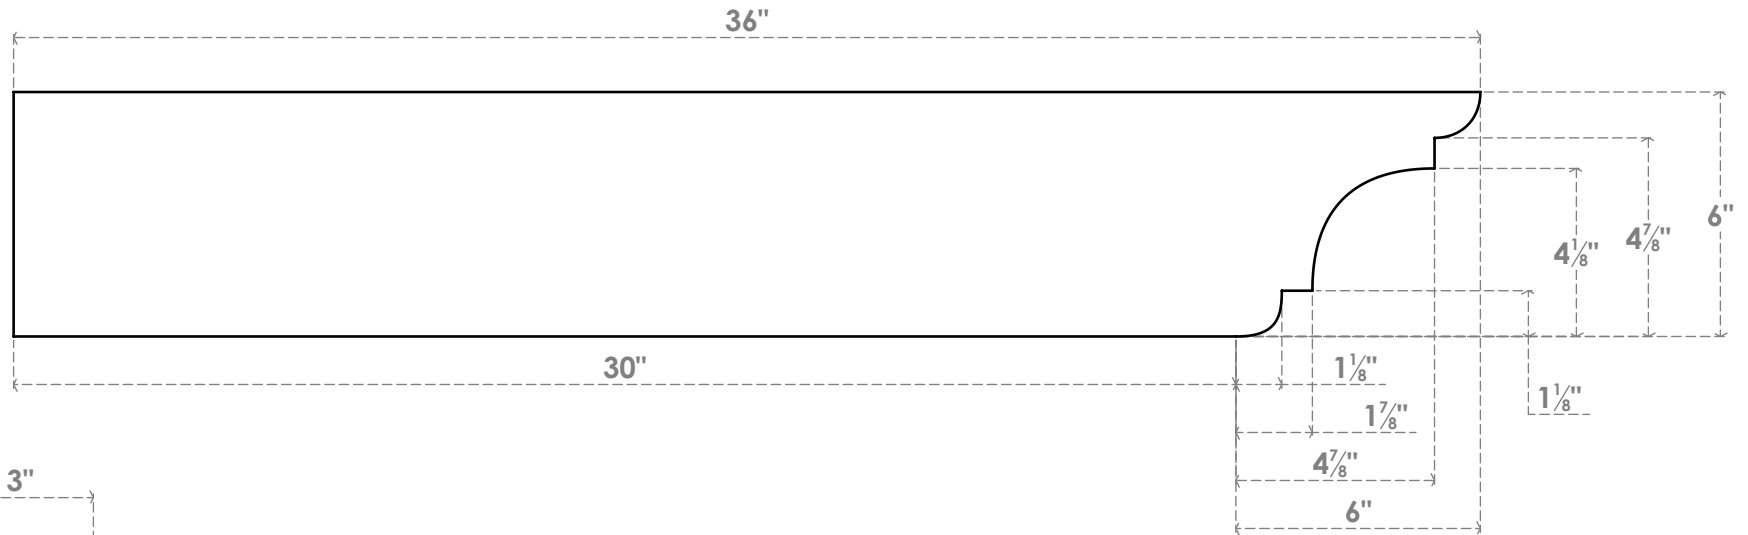

RFTP03X06X36NEB

3"W X 6"H X 36"L NEW BRIGHTON ARCHITECTURAL GRADE PVC RAFTER TAIL

SIDE PROFILE

FRONT PROFILE

ISOMETRIC

EKENA MILLWORK
 2300 WEST MAIN ST.
 CLARKSVILLE, TX 75426
 TOLL FREE: 866-607-0453
 WWW.EKENAMILLWORK.COM